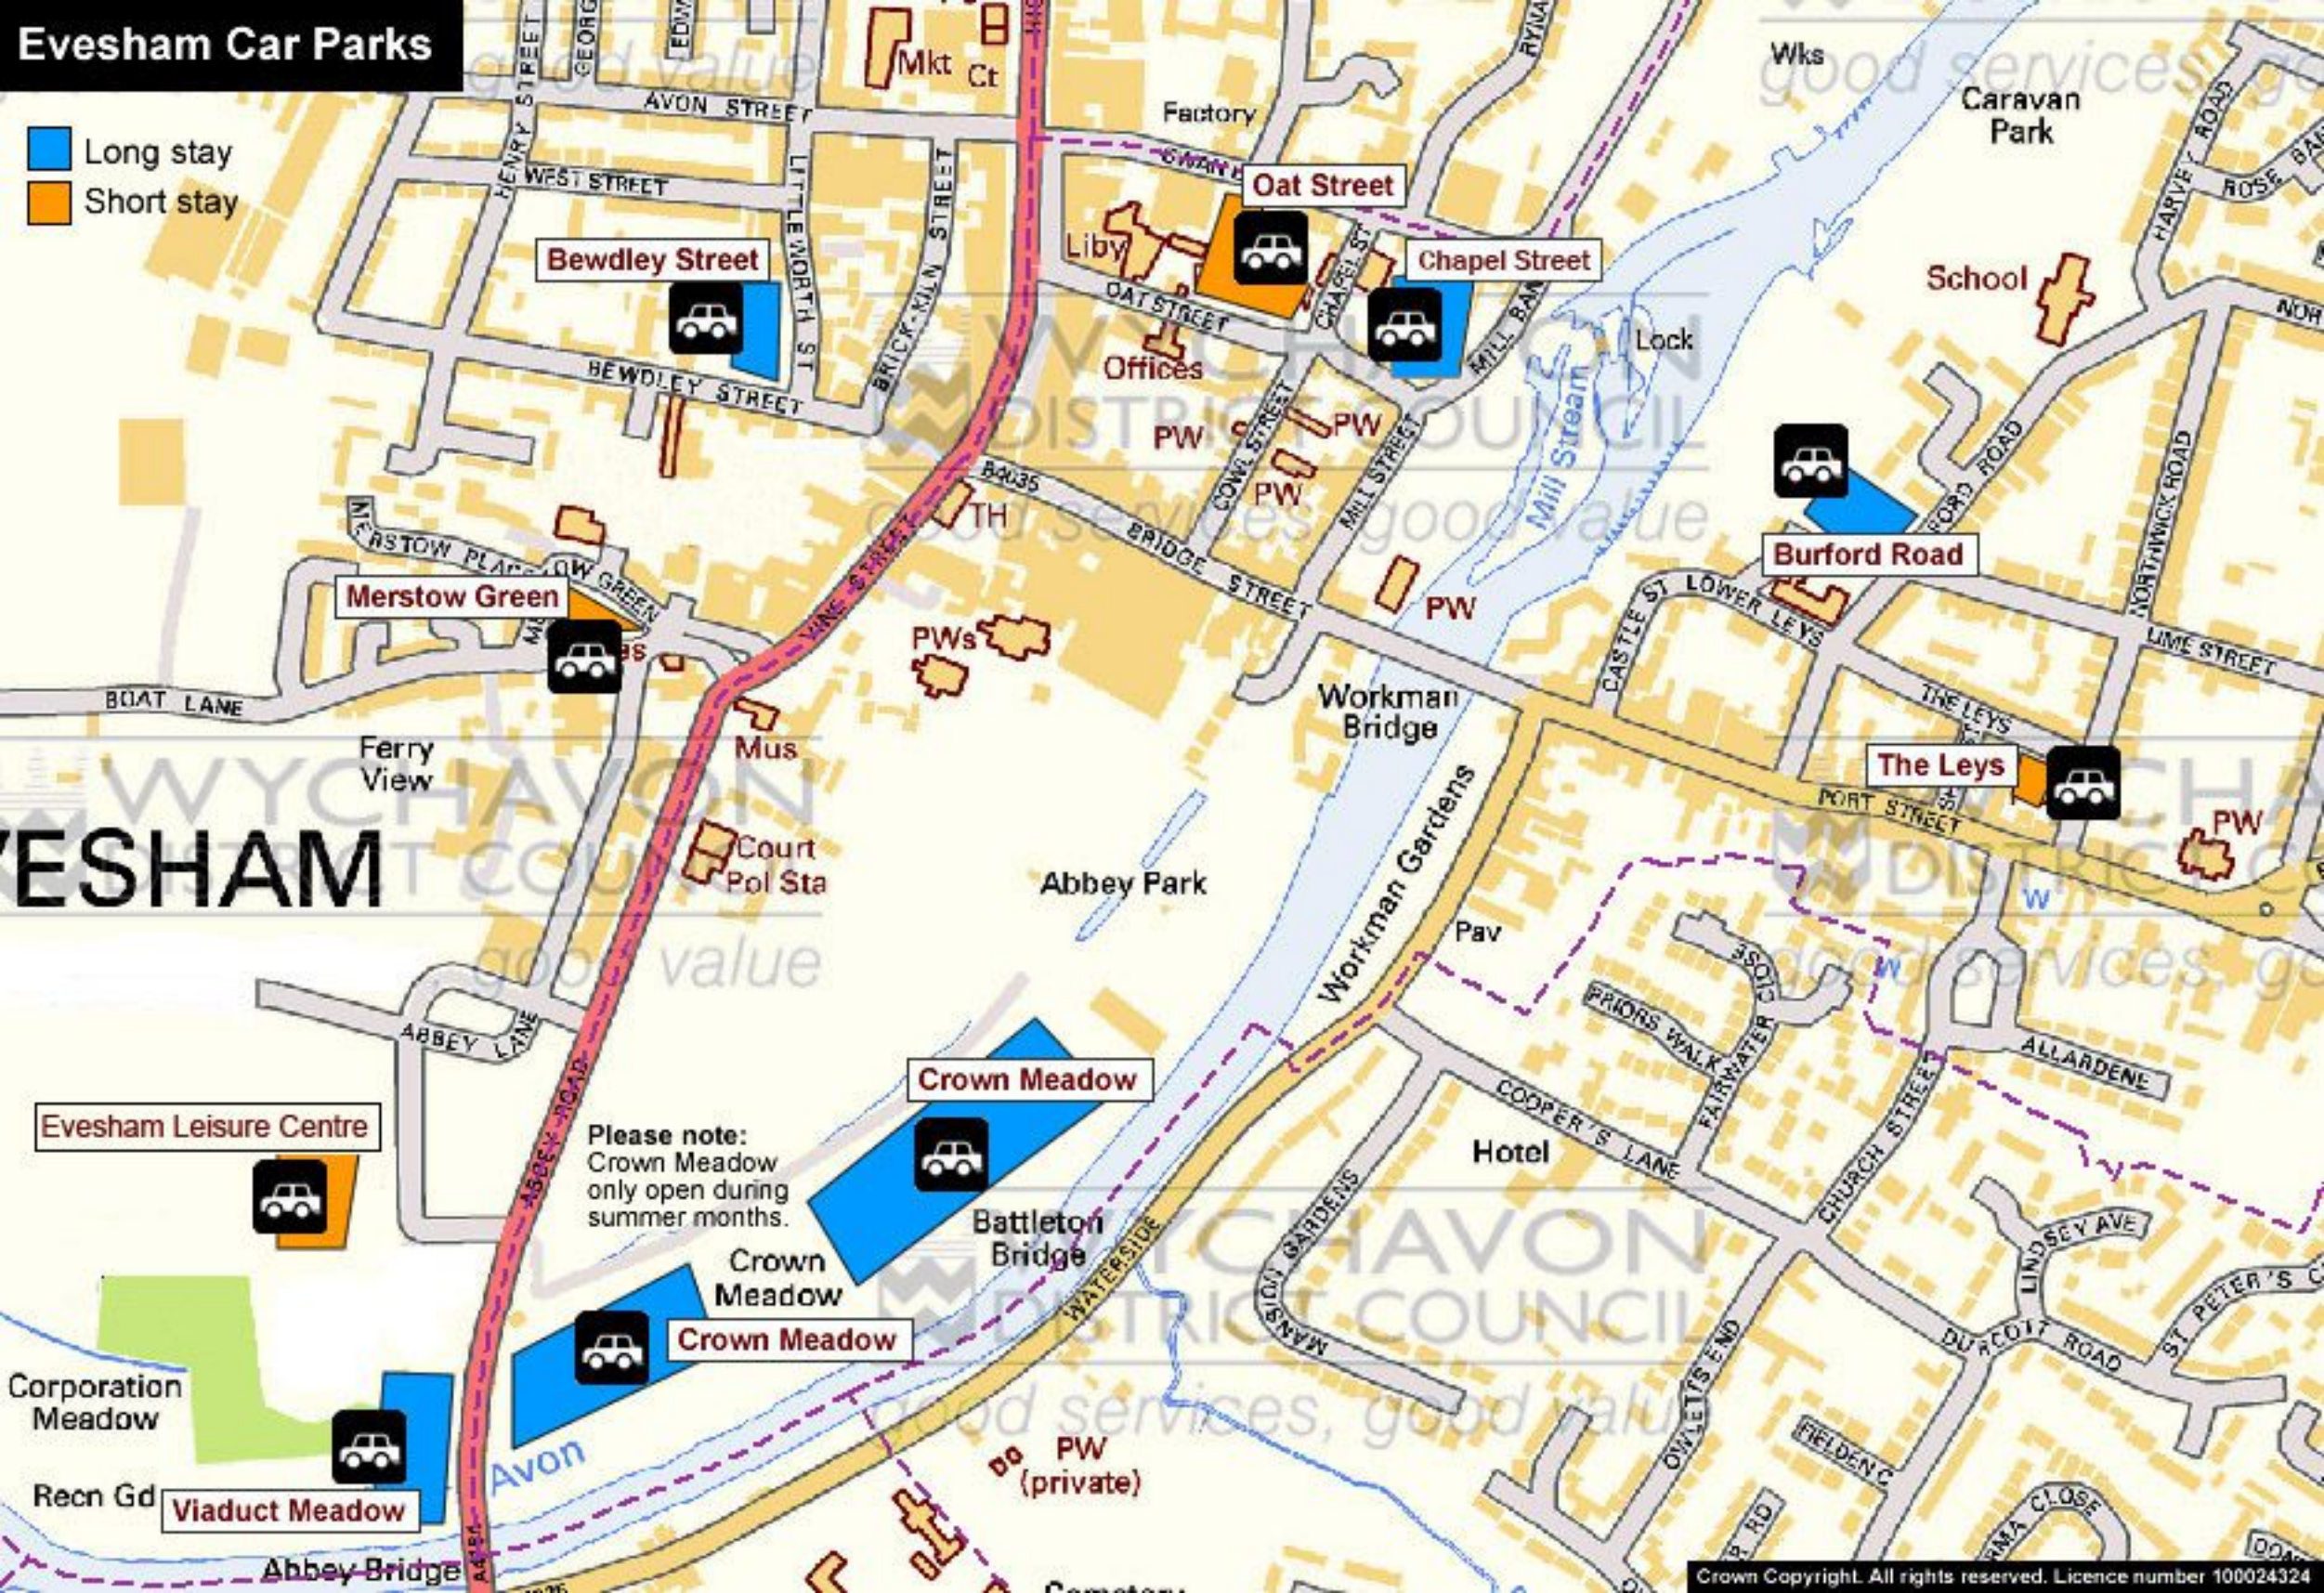

Evesham Car Parks

-  Long stay
-  Short stay

Bewdley Street

Oat Street

Chapel Street

Burford Road

Merstow Green

The Leys

Crown Meadow

Please note:
Crown Meadow
only open during
summer months.

Crown Meadow

Crown Meadow

Viaduct Meadow